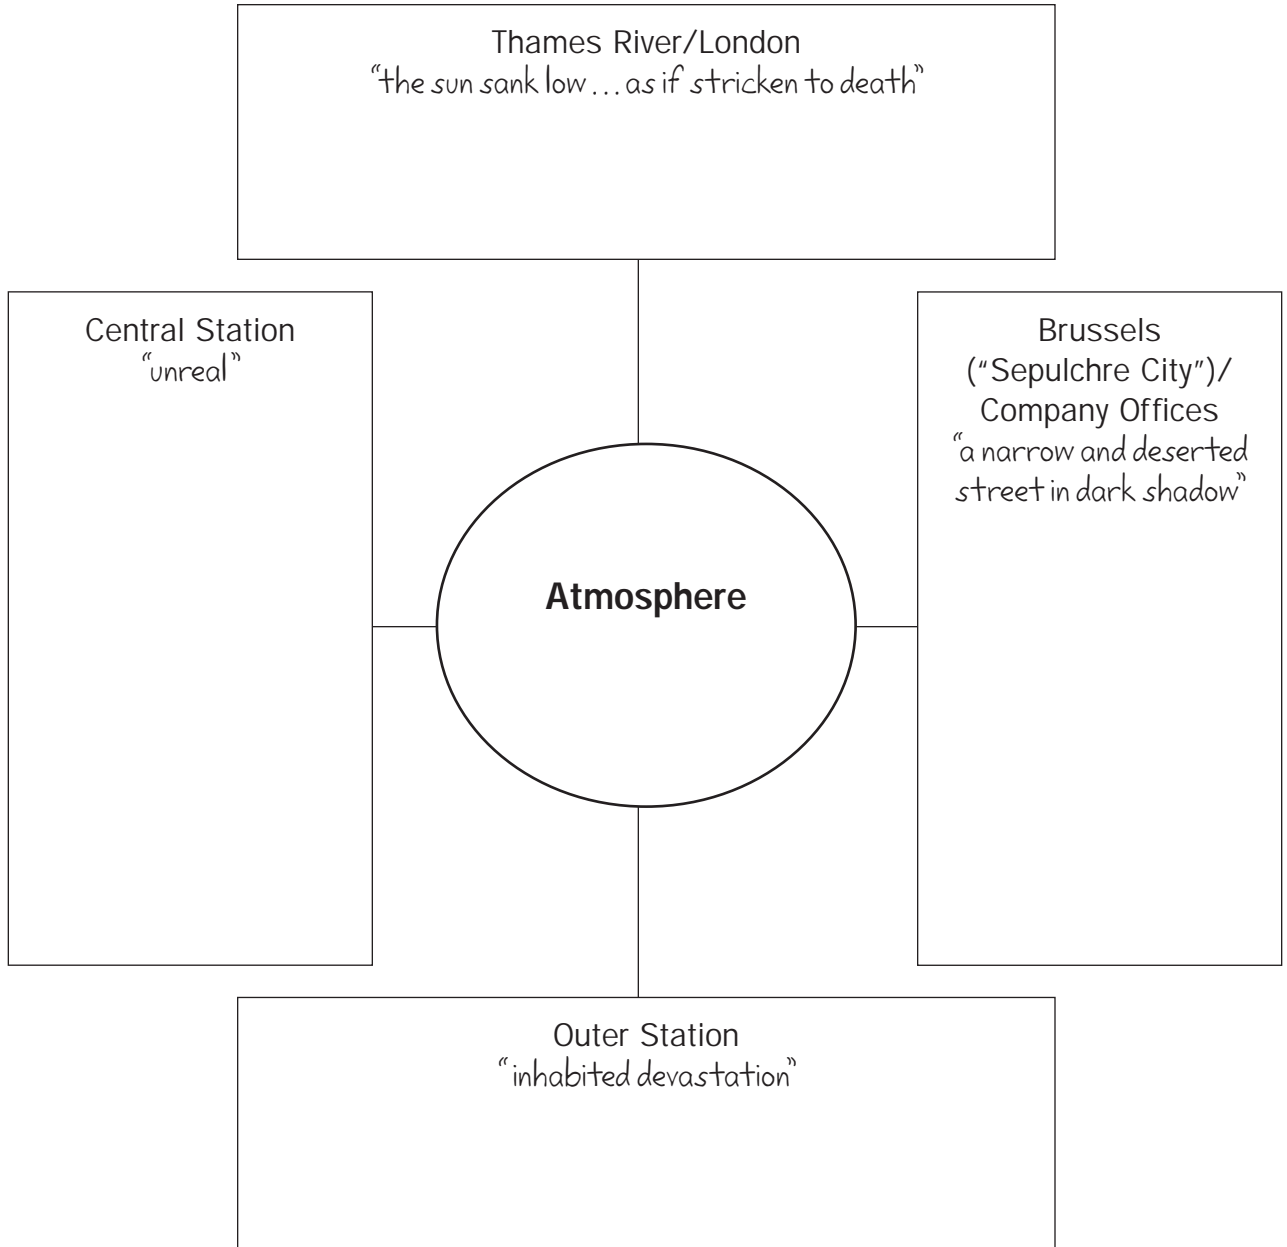

Active Reading

Heart of Darkness Part 1

The descriptions of the various settings in part 1 create a certain atmosphere, or mood. As you read, use the cluster diagram below to take notes on words and images that create atmosphere. Then sum up the atmosphere as a whole in the center circle.