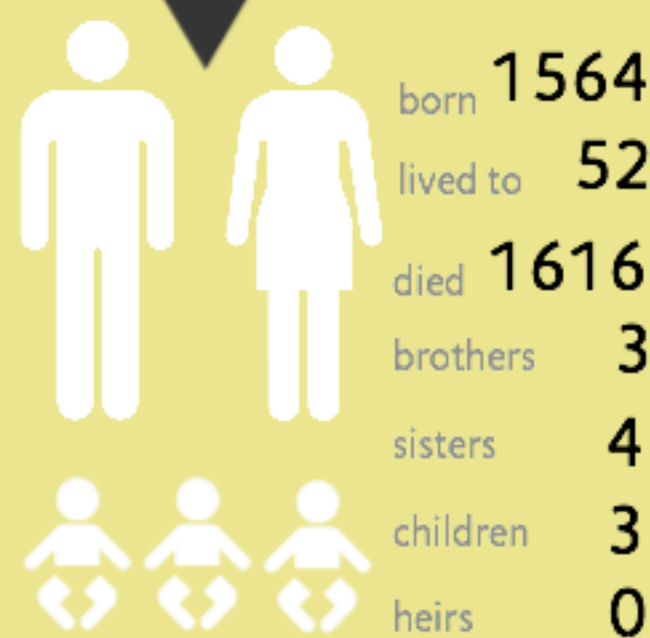

# Shakespeare

## 20 Surprising Facts

Wiley Will Trivia

### His Family: The Bard Bundle

Shakespeare had 7 siblings, but none ever achieved the same level of fame of their brother William.

The number of languages Shakespeare's works have been translated into.

### 191 works written

An average of 1.5 plays per year since he began writing in 1529.

Star Trek fans will be happy to learn that Hamlet and Much Ado About Nothing have been translated into Klingon.